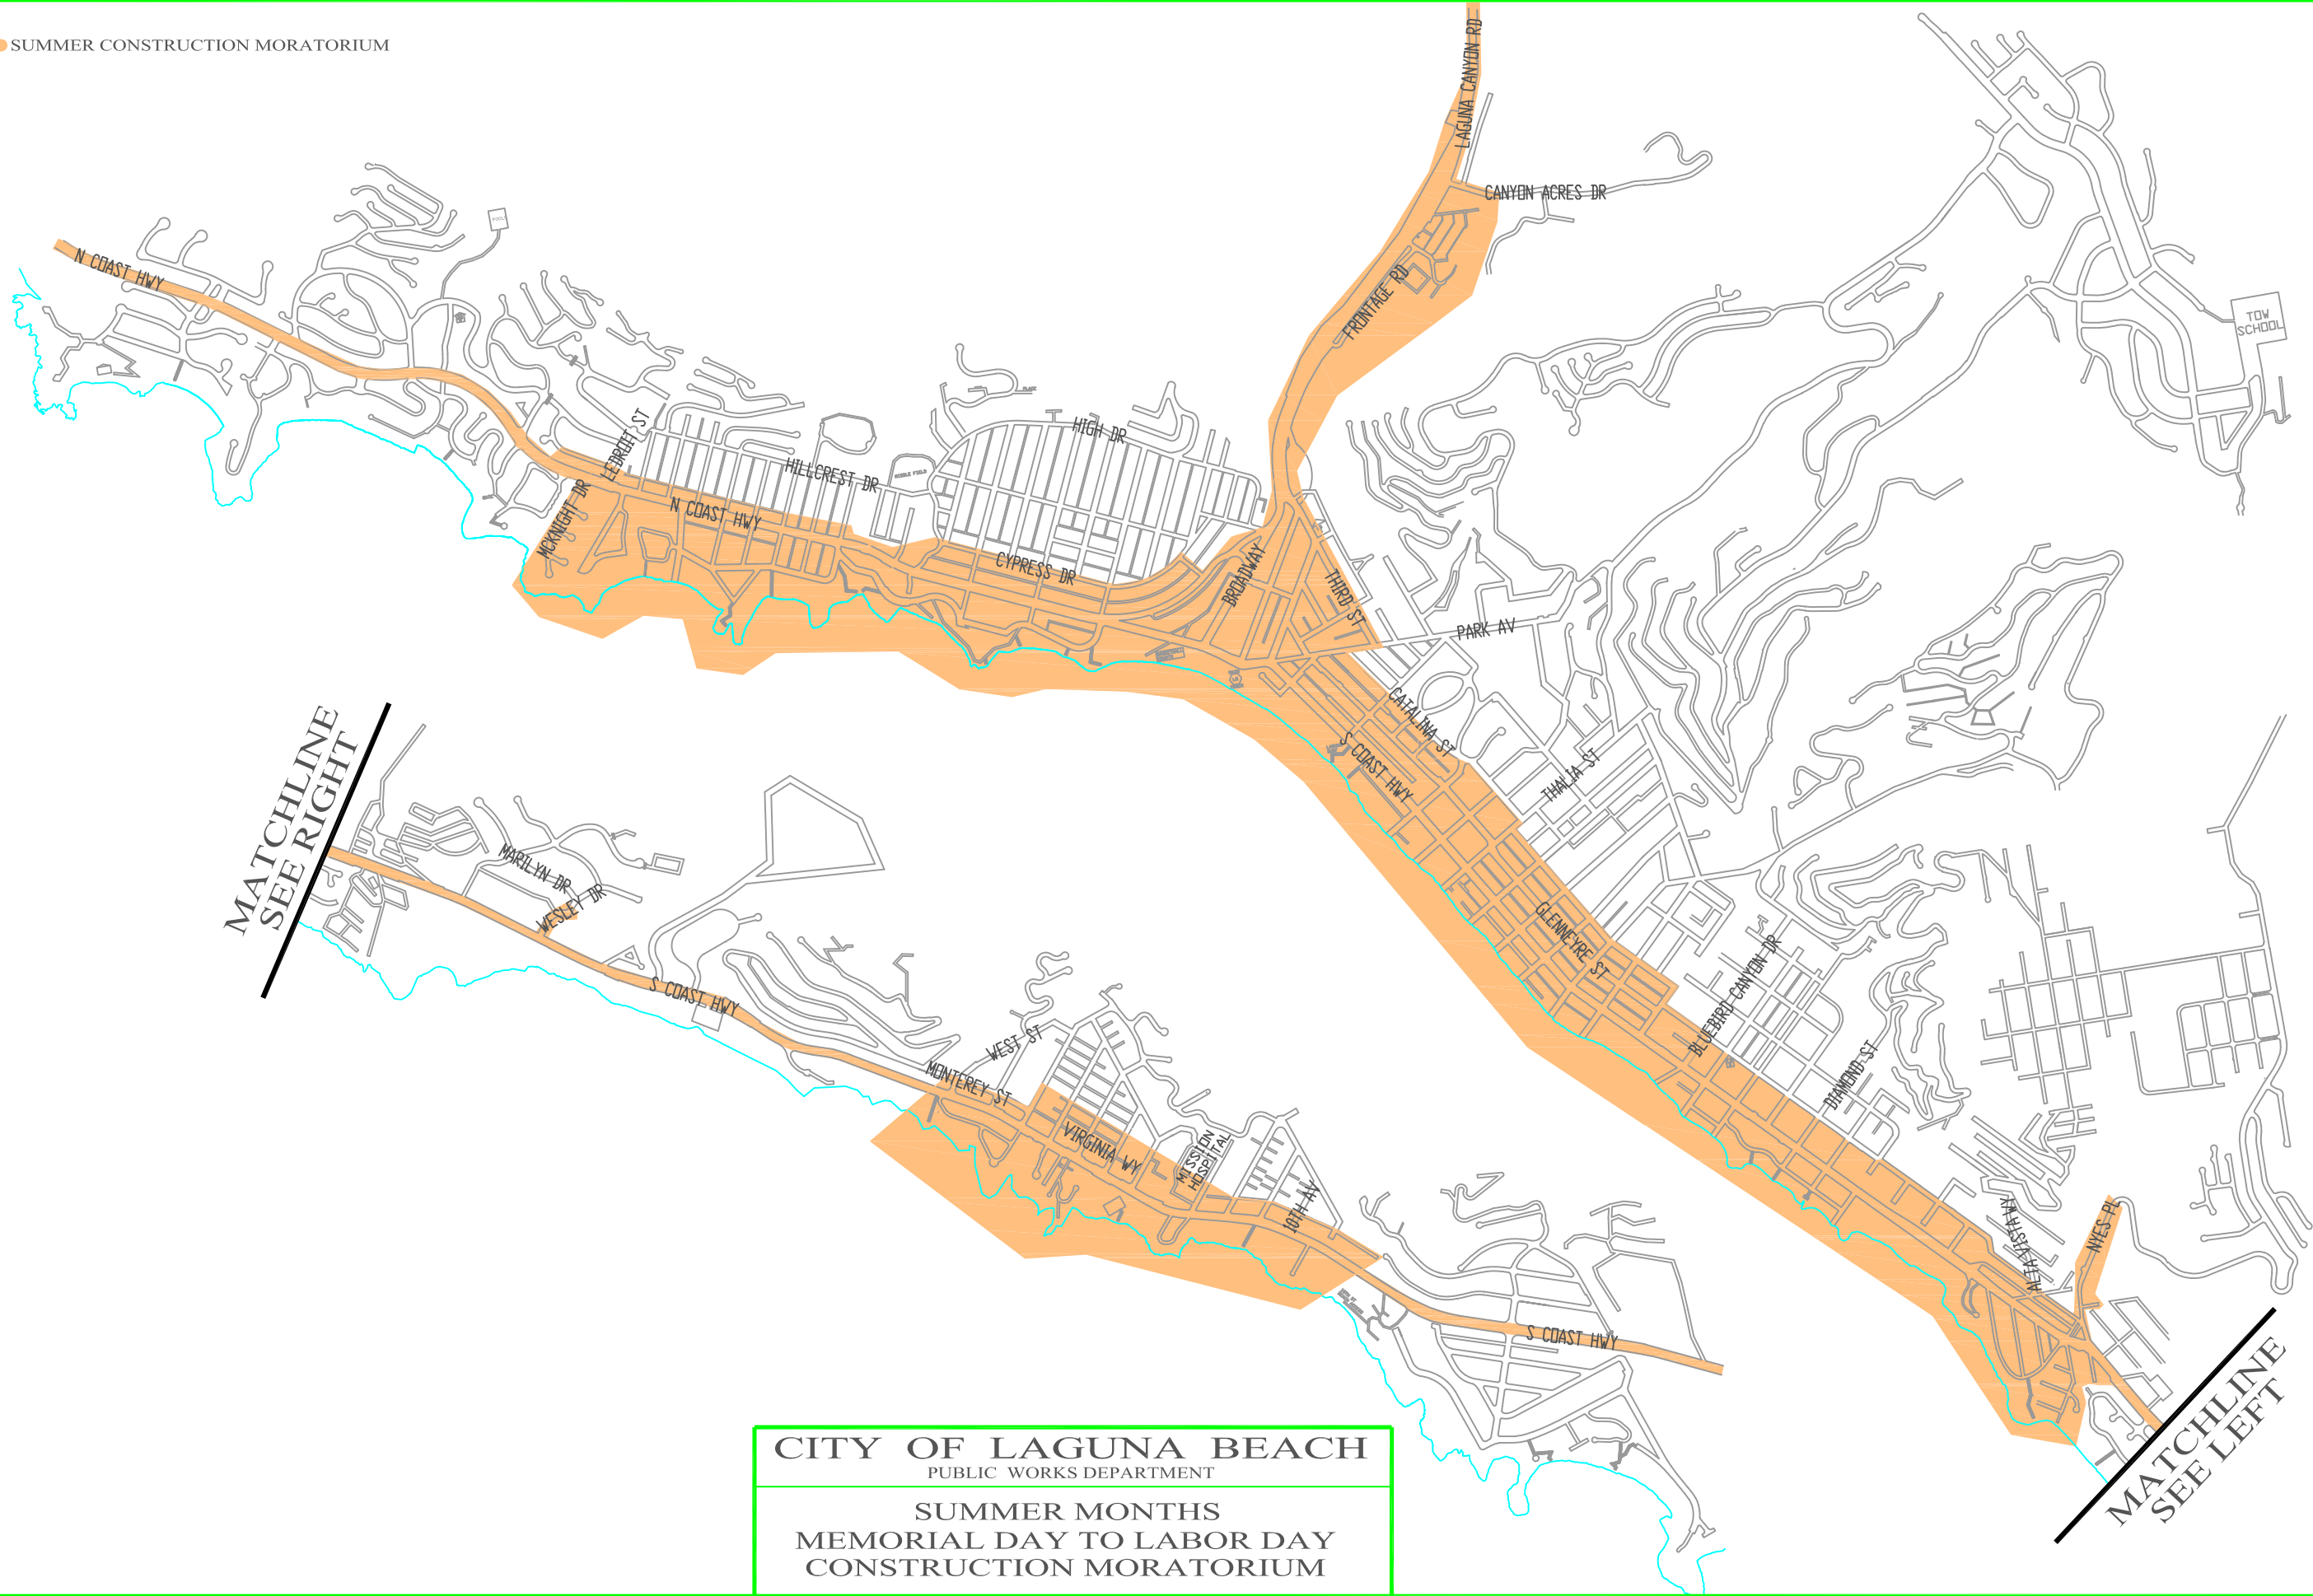

SUMMER CONSTRUCTION MORATORIUM

MATCHLINE
SEE RIGHT

MATCHLINE
SEE LEFT

CITY OF LAGUNA BEACH
PUBLIC WORKS DEPARTMENT

SUMMER MONTHS
MEMORIAL DAY TO LABOR DAY
CONSTRUCTION MORATORIUM